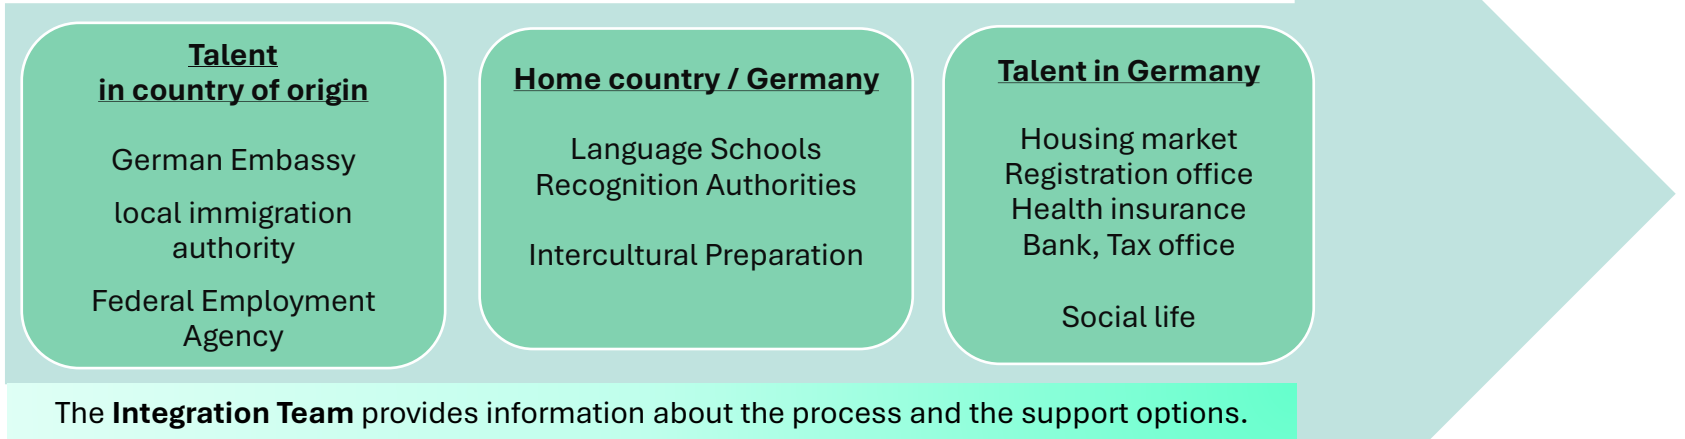

Good practice presentation
District of Pinneberg,
Germany:

A coordinated local approach to skilled immigration:
Supporting and connecting institutions, talent,
and local businesses

Schleswig-Holstein

Where is the District of Pinneberg?

District of Pinneberg

Objectives: Challenge - Skilled labour immigration

District of Pinneberg

Institutional setting: Stakeholders of skilled labour immigration

Main actors: talent + company

District of Pinneberg

What is the main objective of the Integration Team?

Main goal:

Supporting sustainable integration by

... sharing targeted information,

... coordinating stakeholders

... and networking for the benefit of society.