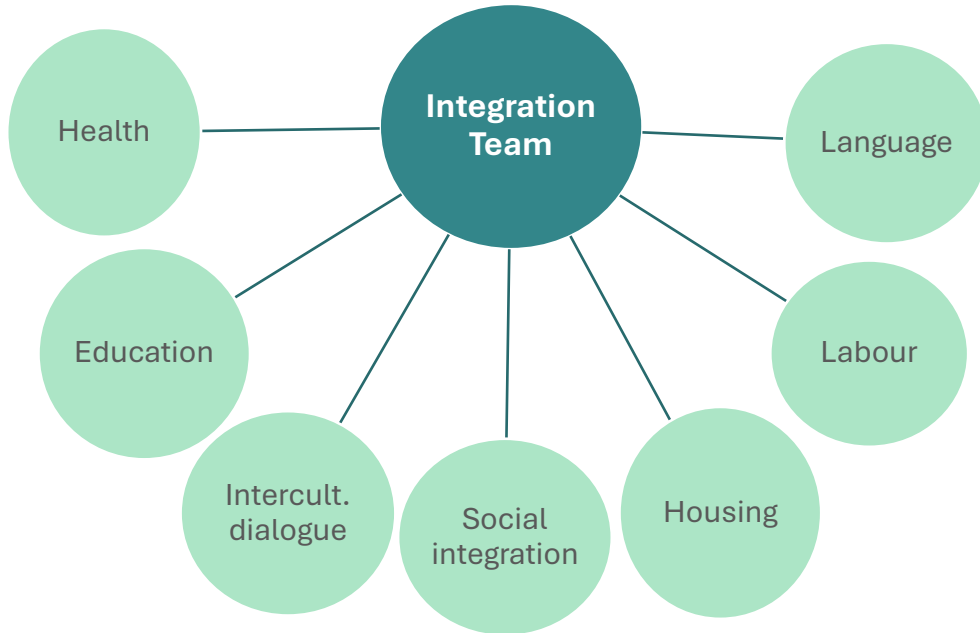

District of Pinneberg

Objectives: Challenge - Skilled labour immigration

District of Pinneberg

Institutional setting: Stakeholders of skilled labour immigration

Main actors: talent + company

District of Pinneberg

What is the main objective of the Integration Team?

Main goal:

Supporting sustainable integration by

... sharing targeted information,

... coordinating stakeholders

... and networking for the benefit of society.

Department of Public Safety, Consumer Protection and Migration
Immigration and Integration Division

Integration Team

Operational Topics

District of Pinneberg

Communication of the Integration Team

- [Pinneberg District Integration Team](#)
- [Integreat App of District of Pinneberg](#)
- Newsletter „[Focus on Integration](#)“
- District of Pinneberg Information Portals
[Instagram](#) | [WhatsApp](#) | [LinkedIn](#) | [kununu](#) | [YouTube](#)
- Local Press
- Team Members´ LinkedIn Accounts

INTEGREAT
Great Integration

kreis  pinneberg
www.integreat.app/kreispinneberg

LOCAL INFORMATION APP

helping you in your daily life

MULTILINGUAL. OFFLINE. FREE.
 Mehrsprachig. Offline. Kostenlos.
 Multilingue. Déconnecté. Gratuit.
 متعدد اللغات. يعمل أيضا خارج شبكة الإنترنت. مجاني
 چند زبانه آنلاین. مجاني